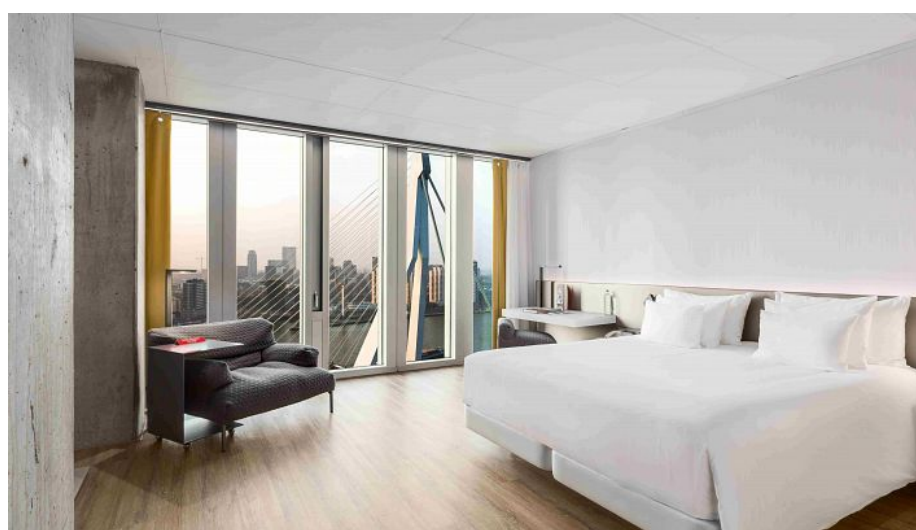

nhow
ROTTERDAM

HOTEL LOCATION

The nhow Rotterdam hotel is part of the sleek new 'De Rotterdam' building situated on the Wilhelminapier in a prime waterfront location overlooking the river Maas, an area known as 'Manhattan on the river Maas'. Local attractions less than 3km away from the hotel include the Erasmus Bridge, Museumpark Rotterdam, Euromast and Market Binnenrottesquare.

Rotterdam The Hague Airport
10 km / 20 min
Rotterdam central station
4 km / 12 min
Metro station
0,1 km / 1 min

Wilhelminakade 137
3072 AP Rotterdam
The Netherlands
T. +31 (0)85 902 2340
nhmeetings.nhowrotterdam@nh-hotels.com
www.nh-hotels.com/hotel/nhow-rotterdam

278 rooms

- Stunning views
- Special nhow care amenities
- Air conditioned
- Minibar and room safe
- Room service
- Delicious breakfast buffet
- Covered parking
- Free WiFi in the entire hotel
- OMA/Rem Koolhaas designed

Eat, meet, drink, dance

- Great atmosphere
- Rotterdam vibe
- Creative programming
- Delicious international kitchen
- Great views
- The best cocktails
- Amazing rooftop terrace overlooking the Skyline

11 flexible meeting & event spaces

- Floor to ceiling windows
- Views of the Erasmus Bridge, river and skyline.
- Flexible spaces for up to 400 people
- High quality audio and video facilities
- Free WiFi
- Creative event planners that inspire you
- OMA / Rem Koolhaas designed

Sustainability

- Energy-producing elevators
- Organic, innovative heating installation
- Cooling system with river Maas water
- LED lighting
- Bathroom made of recycled glass